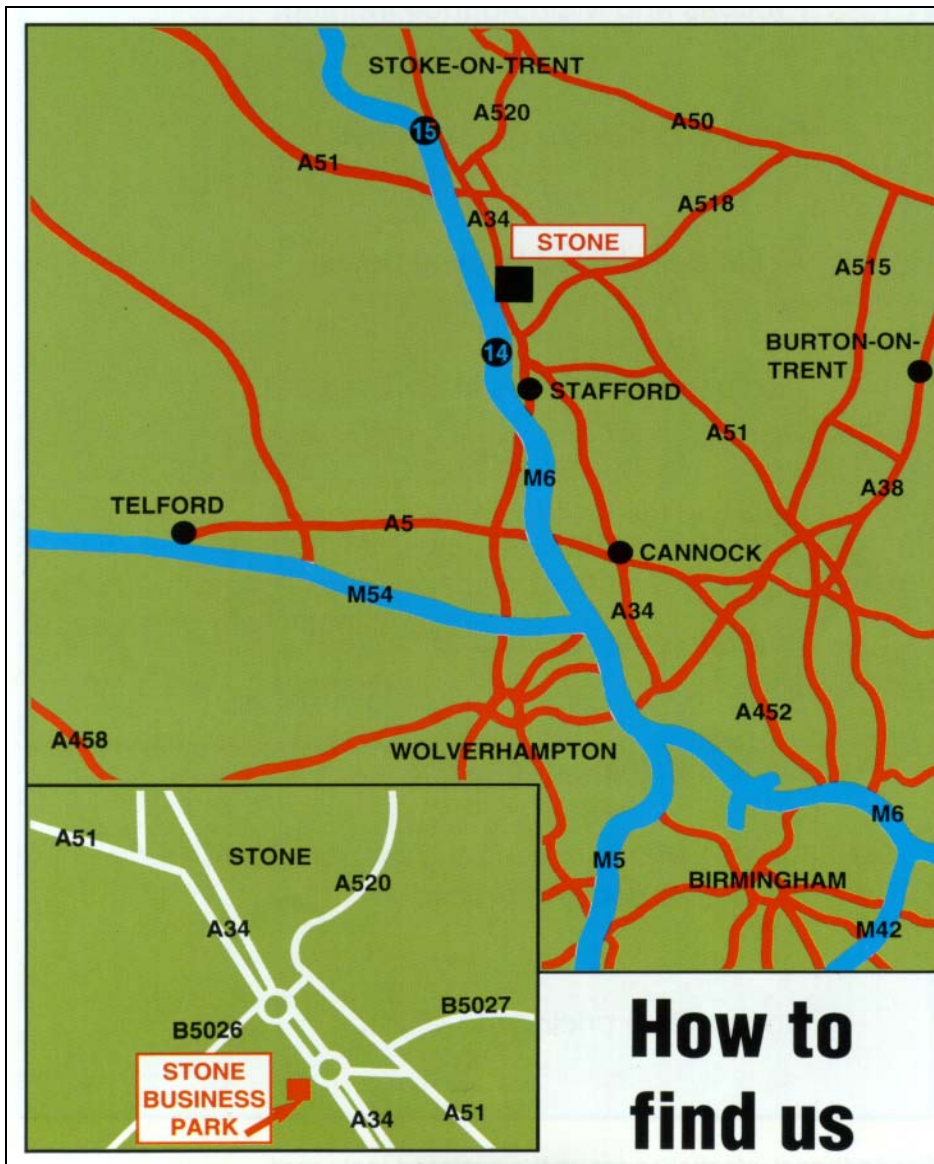

## FROM M6 MOTORWAY JUNCTION 14

Take exit from roundabout sign posted A34 Stone.  
Turn Left at next roundabout onto A34 dual carriageway towards Stone.  
After 3 miles at next roundabout turn Left onto Stone Business Park.  
Netstal Limited is straight in front of you the first building on the Left in Emerald Way.